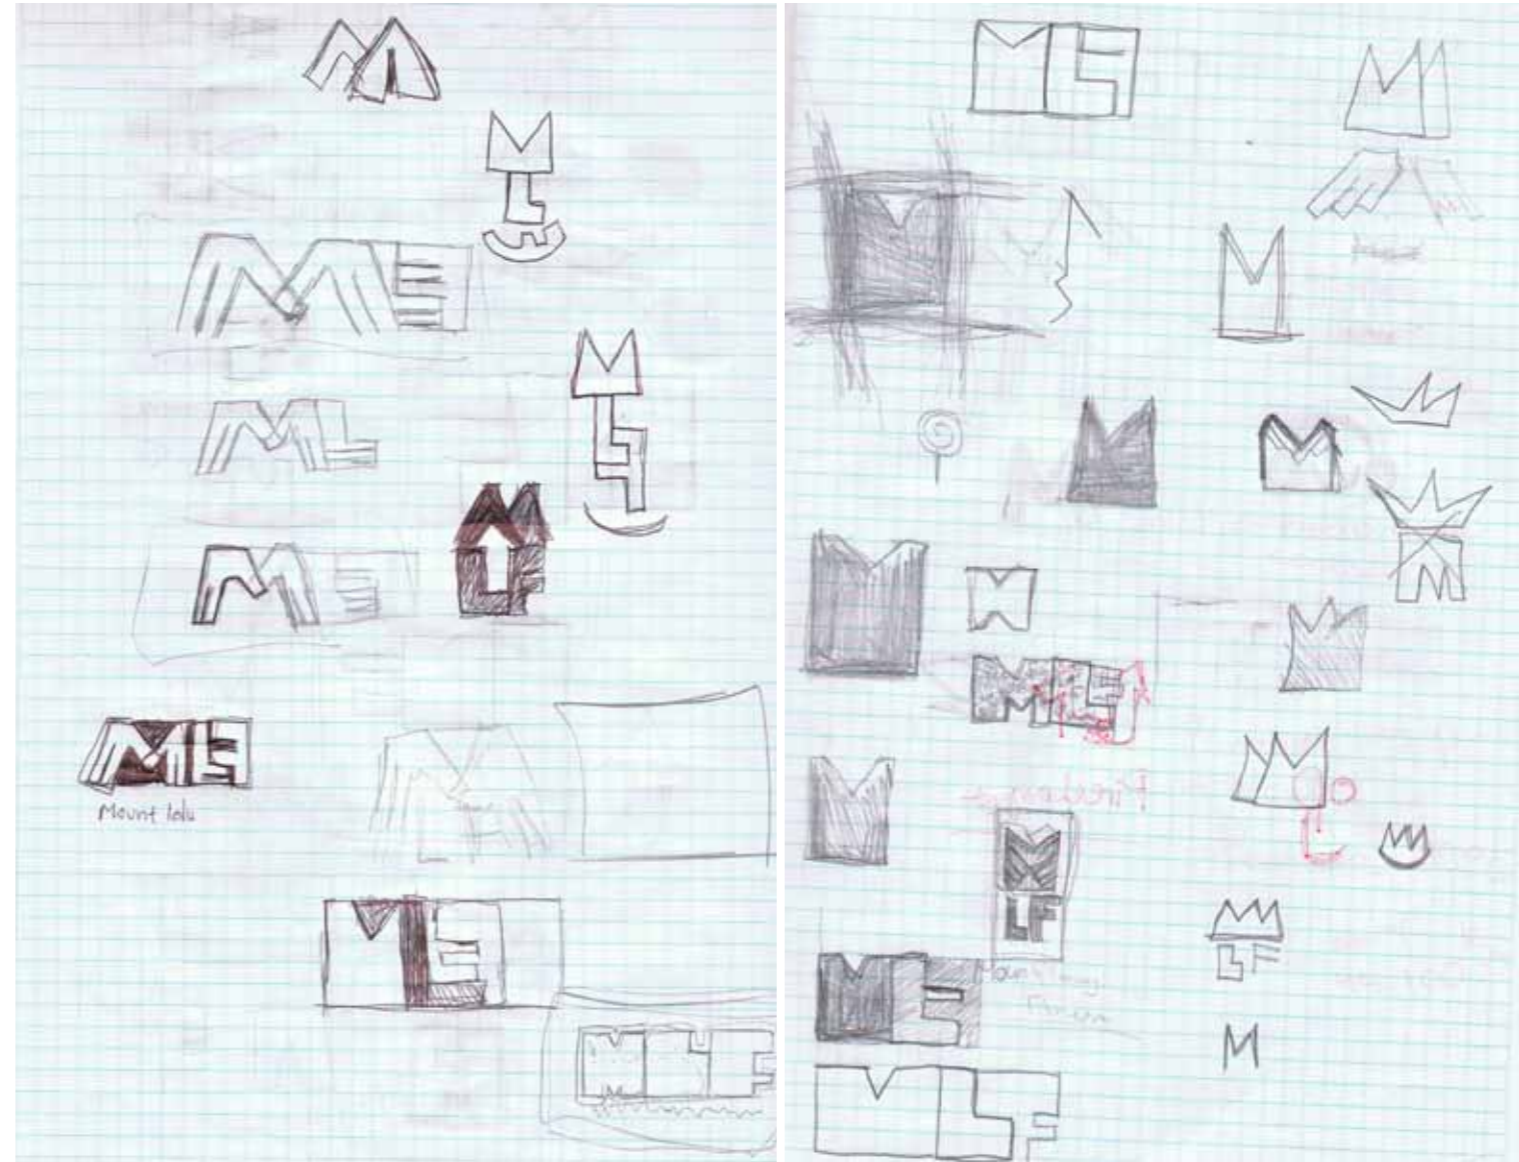

MOUNT LAWLEY FINEST
PIERRE LAURENT IDENTITY

STUDENT NAME: ANNIE CHUAH

LECTUERE: BRENDAN HIBBERT

STUDENT NUMBER: 040703717

Research

BRAINSTORM THOUGHTS

Rough Sketches Of MLF

Main aim for the logo
sticking together, being the best
colours gold, yellow works in black and white

Design one

Design Two

Design Three - website

Mount Lawley  Finest

Mount Lawley  Finest

Mount Lawley  Finest

Design Four

Research for
Pierre Laurent logo

Design one

Design Two

Pierre Laurent

Pierre Laurent

Pierre Laurent

Refinement on design one

1

2